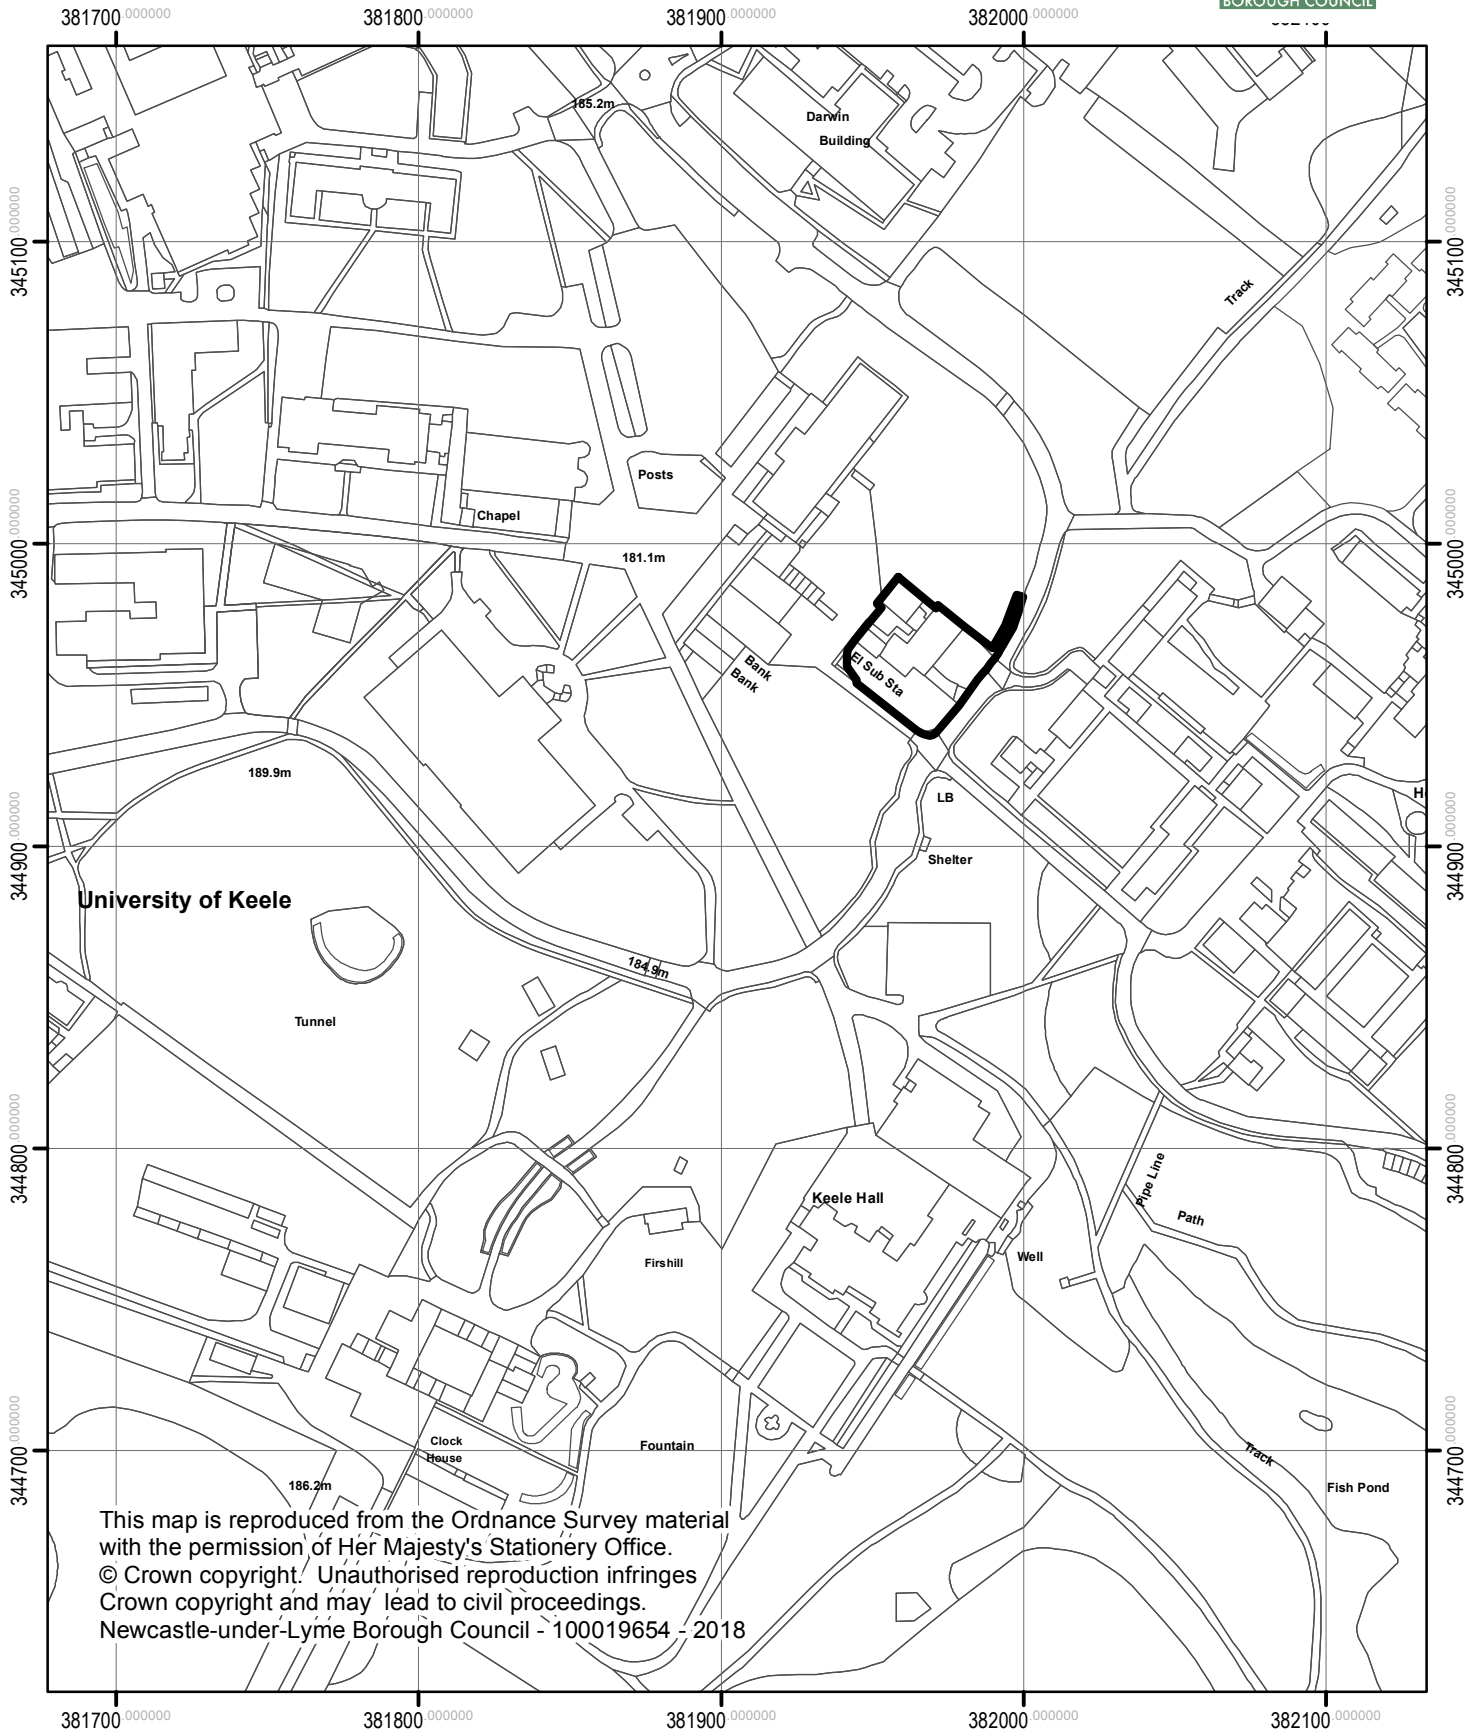

Horwood Energy Centre, Keele University.

This map is reproduced from the Ordnance Survey material with the permission of Her Majesty's Stationery Office.  
© Crown copyright. Unauthorised reproduction infringes Crown copyright and may lead to civil proceedings.  
Newcastle-under-Lyme Borough Council - 100019654 - 2018